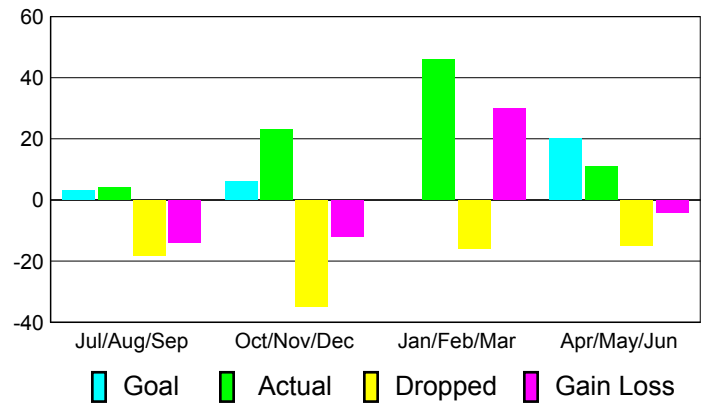

### YTD Status Quo Clubs 2010-2011

Status Quo Clubs Compared to Status Quo Members

## MEMBERSHIP

**Membership Results**  
2010-2011

**Membership**  
2009-2010

Month	Net Memb Goal	Actual New Memb	Actual Dropped Memb	Gain/Loss of Memb	Gain/Loss of Memb
Jul/Aug/Sep	3	4	-18	-14	-8
Oct/Nov/Dec	6	23	-35	-12	-14
Jan/Feb/Mar	0	46	-16	30	21
Apr/May/June	20	11	-15	-4	-16
<b>Totals</b>	<b>29</b>	<b>84</b>	<b>-84</b>	<b>0</b>	<b>-17</b>

### Membership Results 2010-2011

Goal, New, Dropped, Gain/Loss

### Comparison of Membership Gain/Loss

Current Year Compared to the Previous Year